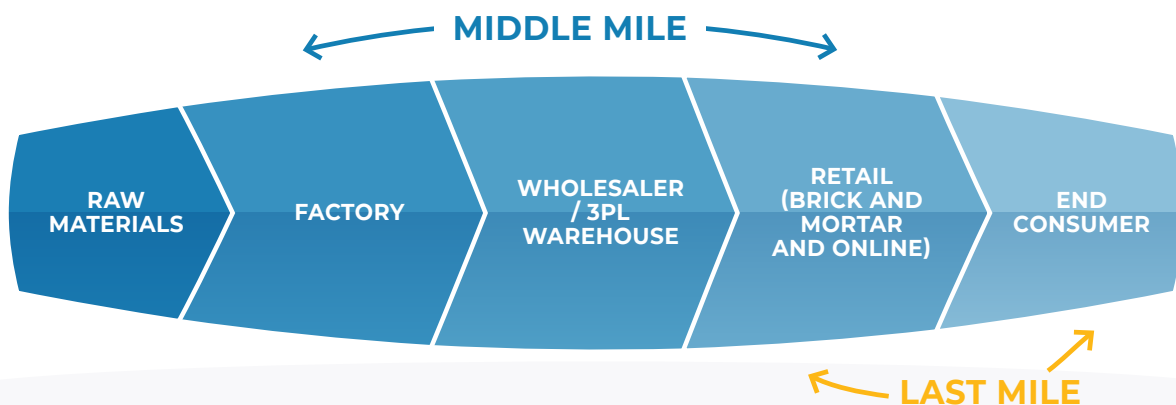

“MachShip has substantially improved the accuracy of carrier service selection and our visibility over freight once it has left the warehouse. The system, with its easy to use, logical workflow has provided us with a single source of truth over the management of our freight and transport operations allowing us make more informed decisions on cost management and customer service.”

Joe Guthrie, Zenexus

EFFICIENCY

- Eliminate disparate and manual processes
- Access your carriers and manage your entire freight task in the one place
- From quoting or consigning to manifesting and tracking, reconciling with carriers and invoicing your customers – MachShip does it all
- Seamlessly integrate with your existing ERP, CRM or E-commerce platforms

CONTROL

- Always know the best carrier for the job
- Auto manifest consignments at the right time
- Let MachShip be your single source of truth for accumulating a rich data set from which to make more informed decisions

VISIBILITY

- At a glance, get a snapshot of the current state of all your tracking statuses and transport statistics, including real time tracking, fiscal reports, operational reports, and work-flow notifications to the user
- Run what-if analysis to model the economic impact of changes in your freight profile over time

MachShip excels in the middle mile with its single-system efficiency and powerful data integrations...

...and provides unparalleled multicarrier visibility in the last mile.